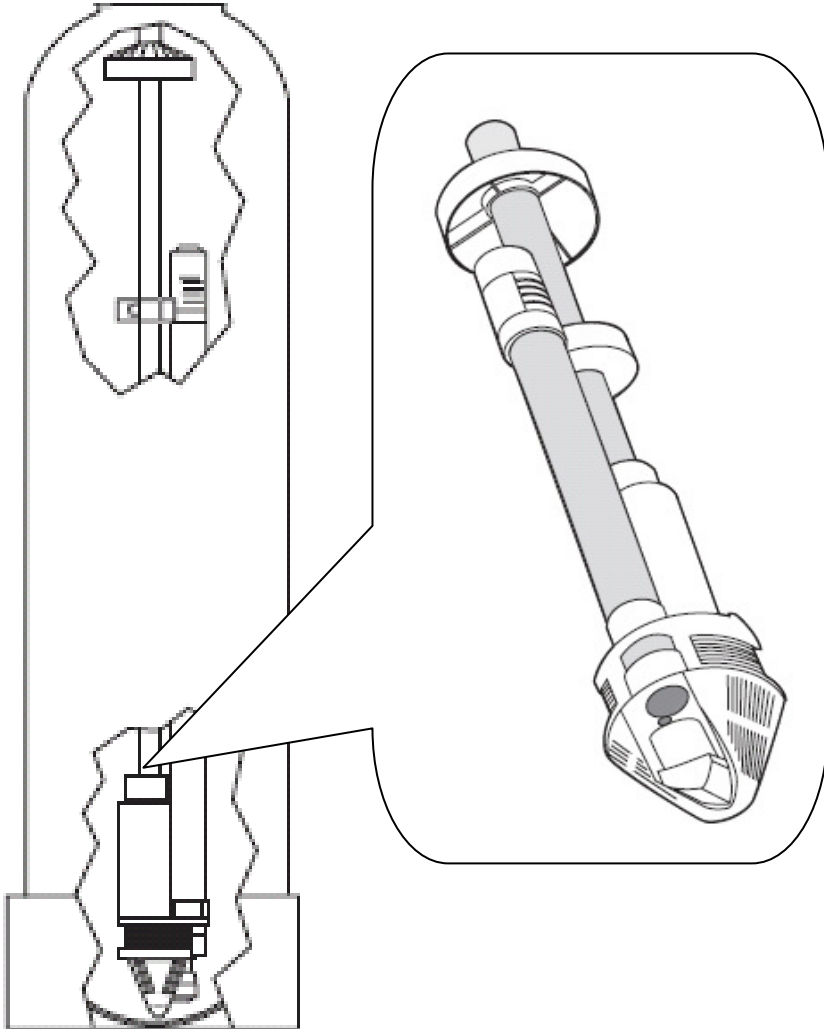

Autotrol® Turbulator®

Water Softener Tank

To ensure maximum cleaning of the resin, the Turbulator propels resin beads to the top of the bed, and then allows them to settle back to the bottom. As the particles are stirred, they move past one another, scrubbing the dirt and Iron particles from the resin beds. Once free from the beads, this sediment and Iron flows to drain. This resin bed is constantly turned over and reclassified, cleaning the beads and extending their life greatly.